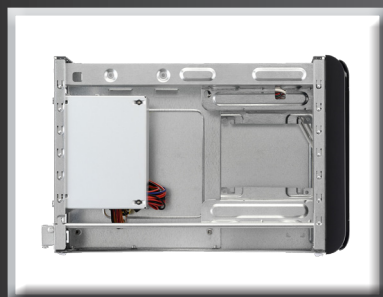

IXION

CASE

TACENS

feel the silence

MINI ITX

DRIVE BAYS
2x5,25"
2x3,5"

SFX
300W

VGA
MAX. 290 mm

1 EXPANSION
SLOT

REFERENCE

2IXION

EAN CODE

4710700952887

DIMENSIONS

135 x 220 x 330 mm

WEIGHT

3,2 Kg

UNITS BOX/ UNITS PALET

1Unit / 72Units

IXION

CASE

Elegant design in glossy black and its compact size are this IXION mini ITX case's symbol of identity. Manufactured in durable and light-weight SGCC metal, IXION has a 5,25" bay with cover, for a perfect looking.

This small tower has a great expansion capacity with 4 drive bays (1x5,25" & 3x3,5") and place for graphic cards up to 290 mm.

IXION also includes a SFX Radix 300W power supply, that has PFC for an ultra-silent and safest performance.