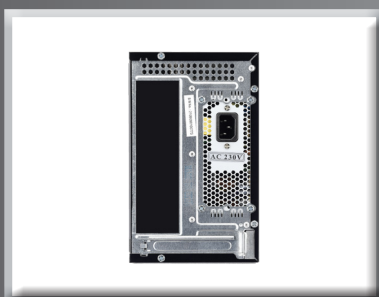

IXION

CASE

TACENS

feel the silence

MINI ITX

DRIVE BAYS
2x5,25"
2x3,5"

SFX
300W

VGA
MAX. 290 mm

1 EXPANSION
SLOT

REFERENCE

2IXION

EAN CODE

4710700952887

DIMENSIONS

135 x 220 x 330 mm

WEIGHT

3,2 Kg

UNITS BOX/ UNITS PALET

1Unit / 72Units

IXION

CASE

Elegant design in glossy black and its compact size are this IXION mini ITX case's symbol of identity. Manufactured in durable and light-weight SGCC metal, IXION has a 5,25" bay with cover, for a perfect looking.

This small tower has a great expansion capacity with 4 drive bays (1x5,25" & 3x3,5") and place for graphic cards up to 290 mm.

IXION also includes a SFX Radix 300W power supply, that has PFC for an ultra-silent and safest performance.