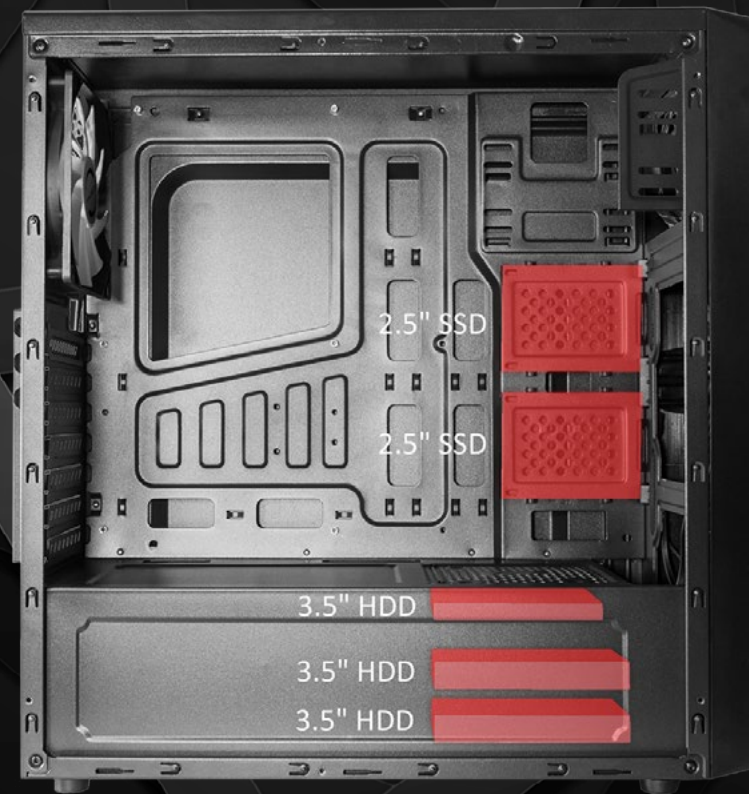

TACENS

FEEL THE SILENCE

MID TOWER CASE **IMPERATOR**

**Extended capacity
for Workstations**

**Includes 120mm
rear fan**

FEATURES

TYPE	Mid tower
MOTHERBOARDS	ATX / Micro ATX
MATERIAL	SPCC 0.45mm (Aluminium-brush finish front panel)
FAN	Ultra-silent TACENS Fluxus 120mm rear fan (capacity for installing up to 6 fan)
COOLING	Isolated PSU and HDD compartment for improved cooling performance / Supports 240mm watercooling system
DRIVE BAYS	External: 1 x 5.25' DVD Internal: 2 x 3.5' HDD + 3 x 2.5' SSD
EXPANSION SLOTS	7
VGA MAX.	347mm
CPU	Height up to 160mm
I/O PORTS	USB 3.0 x 1 + USB 2.0 x 1, HD audio
EXTRA	Internal cable-guiding management system / PSU dust filter

LOGISTICS

REFERENCE	2IMPERATOR
EAN CODE	4713105951257
DIMENSIONS / WEIGHT	423x194x429mm
UNITS. BOX/UNITS. PALET	1 unit / 30 units

TACENS

FEEL THE SILENCE

MID TOWER CASE

IMPERATOR

WWW.TACENS.COM